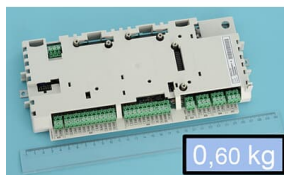

 PRODUCT-DETAILS

3AUA0000036521

RDCU-12C; CONTROL UNIT

General Information

Product ID	3AUA0000036521
ABB Type Designation	RDCU-12C
Catalog Description	RDCU-12C; CONTROL UNIT
Long Description	RDCU-12C

Ordering

Core Credit	0.00
Country of Origin	Finland (FI) China (CN) India (IN)
Customs Tariff Number	85049090
Invoice Description	CONTROL UNIT
Made To Order	No
Minimum Order Quantity	1 piece
Order Multiple	1 piece
Quote Only	No
Selling Unit of Measure	piece

Dimensions

Product Net Weight	0.6 kg
Product Net Depth / Length	20 mm
Product Net Height	100 mm
Product Net Width	200 mm
Package Level 1 Depth / Length	20 mm
Package Level 1 Height	100 mm
Package Level 1 Width	200 mm
Package Level 1 Units	1 piece